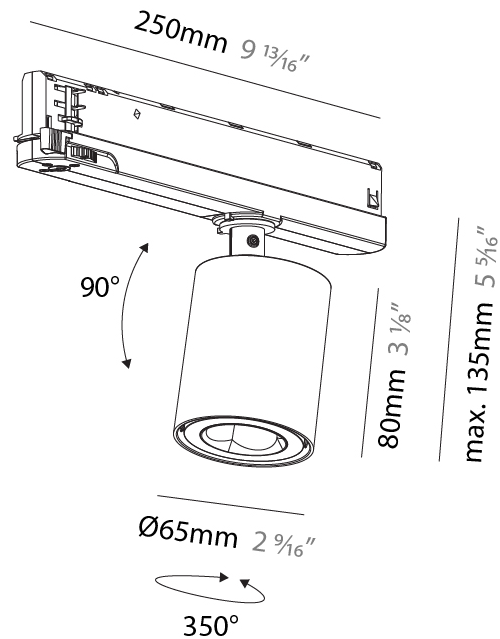

1. To build a product code in our configurator select the specify button on the base model # product page
2. To build a manual product code on this datasheet choose from the options listed below in blue font and add the suffix to the base model #

GENERAL

Series: Oiko Pro
Subseries: Oiko Pro In
Brand: Prolicht
Division: Architectural
Mounting Type: Track
Mounting Location: Ceiling
Subcategory: Spots

PHYSICAL

Shape: Cylinder
Diameter (mm): 65
Diameter (in): 2 ⁹/₁₆
Length (mm): 250
Length (in): 9 ¹³/₁₆
Height (mm): 80
Height (in): 3 ¹/₈
Max. Overall Height (mm): 135
Max. Overall Height (in): 5 ⁵/₁₆
Light Distribution: Adjustable / Direct
Fixture Finish: SSR / BKV / CWI / CRY / HAB / UFT / ITA / RUA / FTG / MYG / LOD / PUS / FRO / FUP / KIA / POP / BLS / SPG / MEY / GOH / GUM / CHC / COM / ABZ / JAG / OBR / MOS / ROR
Holder Finish: WHI / BLK
Fixture Material: Aluminum

ELECTRICAL

Lamp Type: LED
Input Wattage (W): 19
Total Output Wattage (W): 17.3
Dimming: Non-Dimmable / 0-10V Dimming
Driver Included: Yes
Driver Location: Integrated
Driver Type: Constant Current - 120Vac
Driver Class: Class 2
Input Voltage (V): 120

LED

Number of LEDs: 1
Color Temperature (°K): 2700 / 3000 / 3500 / 4000
Max. Delivered Lumen (lm): 1547 / 1665 / 1724 / 1759
Nominal Lumen (lm): 1905 / 2050 / 2123 / 2166
CRI: >90 CRI
Lamp Life (hrs): 50000

OPTICAL

Reflector°: 50

RATINGS AND CERTIFICATIONS

Certified By: CSA Certified to UL and CSA Standards
IP rating: IP20