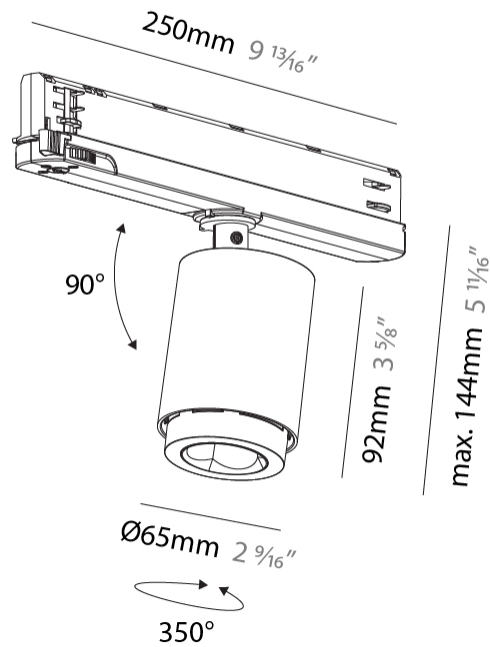

1. To build a product code in our configurator select the specify button on the base model # product page
2. To build a manual product code on this datasheet choose from the options listed below in blue font and add the suffix to the base model #

GENERAL

Series: Oiko Pro
Subseries: Oiko Pro In
Brand: Prolicht
Division: Architectural
Mounting Type: Track
Mounting Location: Ceiling
Subcategory: Spots

PHYSICAL

Shape: Cylinder
Diameter (mm): 65
Diameter (in): 2 ⁹/₁₆
Length (mm): 250
Length (in): 9 ¹³/₁₆
Height (mm): 92
Height (in): 3 ⁵/₈
Max. Overall Height (mm): 144
Max. Overall Height (in): 5 ¹¹/₁₆
Light Distribution: Adjustable / Direct
Fixture Finish: SSR / BKV / CWI / CRY / HAB / UFT / ITA / RUA / FTG / MYG / LOD / PUS / FRO / FUP / KIA / POP / BLS / SPG / MEY / GOH / GUM / CHC / COM / ABZ / JAG / OBR / MOS / ROR
Holder Finish: WHI / BLK
Fixture Material: Aluminum

ELECTRICAL

Lamp Type: LED
Input Wattage (W): 19
Total Output Wattage (W): 17.3
Dimming: Non-Dimmable / 0-10V Dimming
Driver Included: Yes
Driver Location: Integrated
Driver Type: Constant Current - 120Vac
Input Voltage (V): 120

LED

Number of LEDs: 1
Color Temperature (°K): 2700 / 3000 / 3500 / 4000
Max. Delivered Lumen (lm): 1410 / 1517 / 1571 / 1603
Nominal Lumen (lm): 1905 / 2050 / 2123 / 2166
CRI: >90 CRI
Lamp Life (hrs): 50000

OPTICAL

Reflector°: 34

RATINGS AND CERTIFICATIONS

Certified By: CSA Certified to UL and CSA Standards
IP rating: IP20