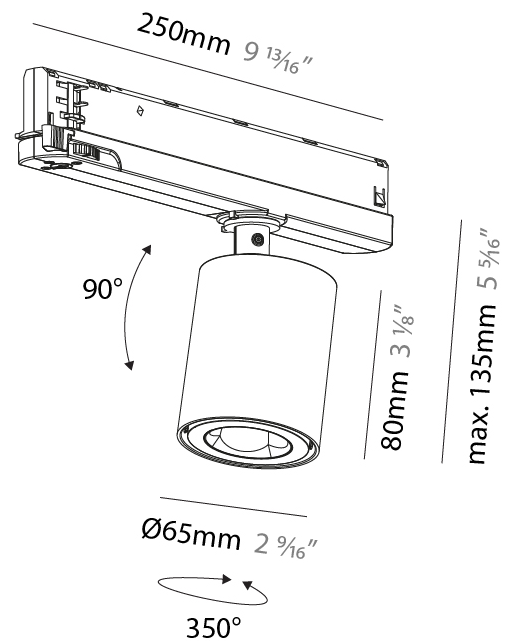

1. To build a product code in our configurator select the specify button on the base model # product page
2. To build a manual product code on this datasheet choose from the options listed below in blue font and add the suffix to the base model #

GENERAL

Series: Oiko Pro
Subseries: Oiko Pro In
Brand: Prolicht
Division: Architectural
Mounting Type: Track
Mounting Location: Ceiling
Subcategory: Spots

PHYSICAL

Shape: Cylinder
Diameter (mm): 65
Diameter (in): 2 ⁹/₁₆
Length (mm): 250
Length (in): 9 ¹³/₁₆
Height (mm): 80
Height (in): 3 ¹/₈
Max. Overall Height (mm): 135
Max. Overall Height (in): 5 ⁵/₁₆
Light Distribution: Adjustable / Direct
Fixture Finish: SSR / BKV / CWI / CRY / HAB / UFT / ITA / RUA / FTG / MYG / LOD / PUS / FRO / FUP / KIA / POP / BLS / SPG / MEY / GOH / GUM / CHC / COM / ABZ / JAG / OBR / MOS / ROR
Holder Finish: WHI / BLK
Fixture Material: Aluminum

ELECTRICAL

Lamp Type: LED
Input Wattage (W): 19
Total Output Wattage (W): 17.3
Dimming: Non-Dimmable / 0-10V Dimming
Driver Included: Yes
Driver Location: Integrated
Driver Type: Constant Current - 120Vac
Driver Class: Class 2
Input Voltage (V): 120

LED

Number of LEDs: 1
Color Temperature (°K): 2700 / 3000 / 3500 / 4000
Max. Delivered Lumen (lm): 1699 / 1829 / 1893 / 1932
Nominal Lumen (lm): 1905 / 2050 / 2123 / 2166
CRI: >90 CRI
Lamp Life (hrs): 50000

OPTICAL

Reflector°: 60

RATINGS AND CERTIFICATIONS

Certified By: CSA Certified to UL and CSA Standards
IP rating: IP20