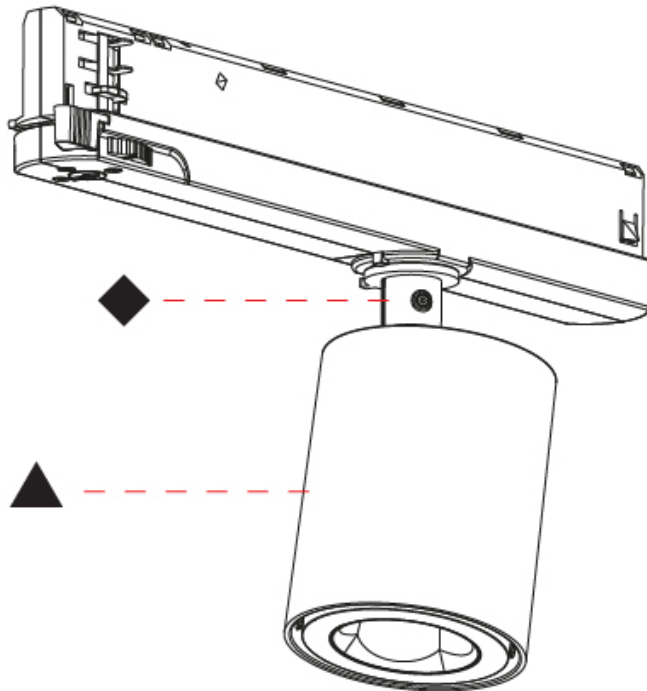

OIKO PRO IN TRACK

A3T205-

PROJECT	_____
TYPE	_____
SPECIFIER	_____
QUANTITY	_____
DATE	_____

A