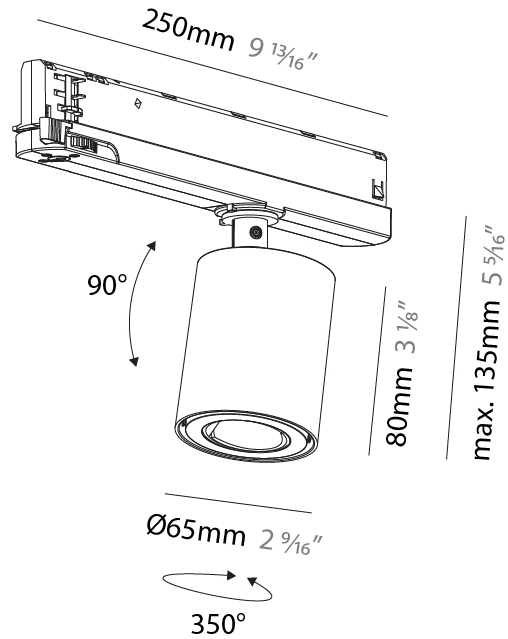

1. To build a product code in our configurator select the specify button on the base model # product page
2. To build a manual product code on this datasheet choose from the options listed below in blue font and add the suffix to the base model #

GENERAL

Series: Oiko Pro
Subseries: Oiko Pro In Wallwash
Brand: Prolight
Division: Architectural
Mounting Type: Track
Mounting Location: Ceiling
Subcategory: Wallwash

PHYSICAL

Shape: Cylinder
Diameter (mm): 65
Diameter (in): 2 9/16
Length (mm): 250
Length (in): 9 13/16
Height (mm): 80
Height (in): 3 1/8
Light Distribution: Adjustable / Direct

Fixture Finish: SSR / BKV / CWI / CRY / HAB / UFT / ITA / RUA / FTG / MYG / LOD / PUS / FRO / FUP / KIA / POP / BLS / SPG / MEY / GOH / GUM / CHC / COM / ABZ / JAG / OBR / MOS / ROR

Holder Finish: WHI / BLK
Fixture Material: Aluminum

ELECTRICAL

Lamp Type: LED
Input Wattage (W): 19
Total Output Wattage (W): 17.3
Dimming: Non-Dimmable / 0-10V Dimming
Driver Included: Yes
Driver Location: Integrated
Driver Type: Constant Current - 120Vac
Driver Class: Class 2
Input Voltage (V): 120

LED

Number of LEDs: 1
Color Temperature (°K): 2700 / 3000 / 3500 / 4000
Max. Delivered Lumen (lm): 1516 / 1632 / 1690 / 1724
Nominal Lumen (lm): 1905 / 2050 / 2123 / 2166
CRI: >90 CRI
Lamp Life (hrs): 50000

OPTICAL

RATINGS AND CERTIFICATIONS

Certified By: CSA Certified to UL and CSA Standards
IP rating: IP20