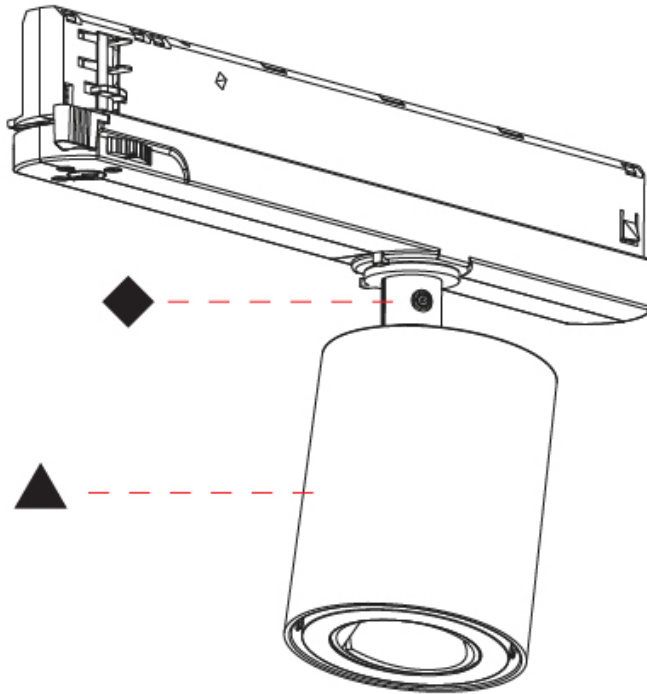

OIKO PRO IN WALLWASH TRACK

A3T206-

PROJECT _____

TYPE _____

SPECIFIER _____

QUANTITY _____

DATE _____

A